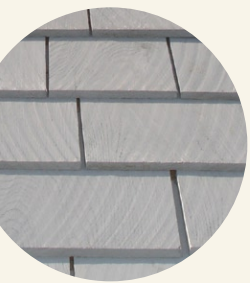

Unique and durable roofing!

A Cedar shingle roof is both an ecological choice and an aesthetic one as well!